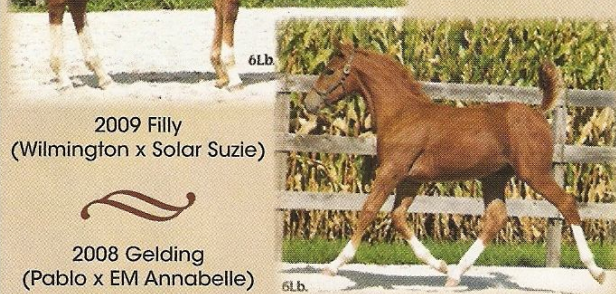

2009 Filly
(Wilmington x Solar Suzie)

2008 Gelding
(Pablo x EM Annabelle)

Greg & Sue Sheen • 262-818-9851 • www.sheenfarm.com

Sport Horse MARKETPLACE

Warmbloods, sport horses, ponies, stallions, more!

In print & online